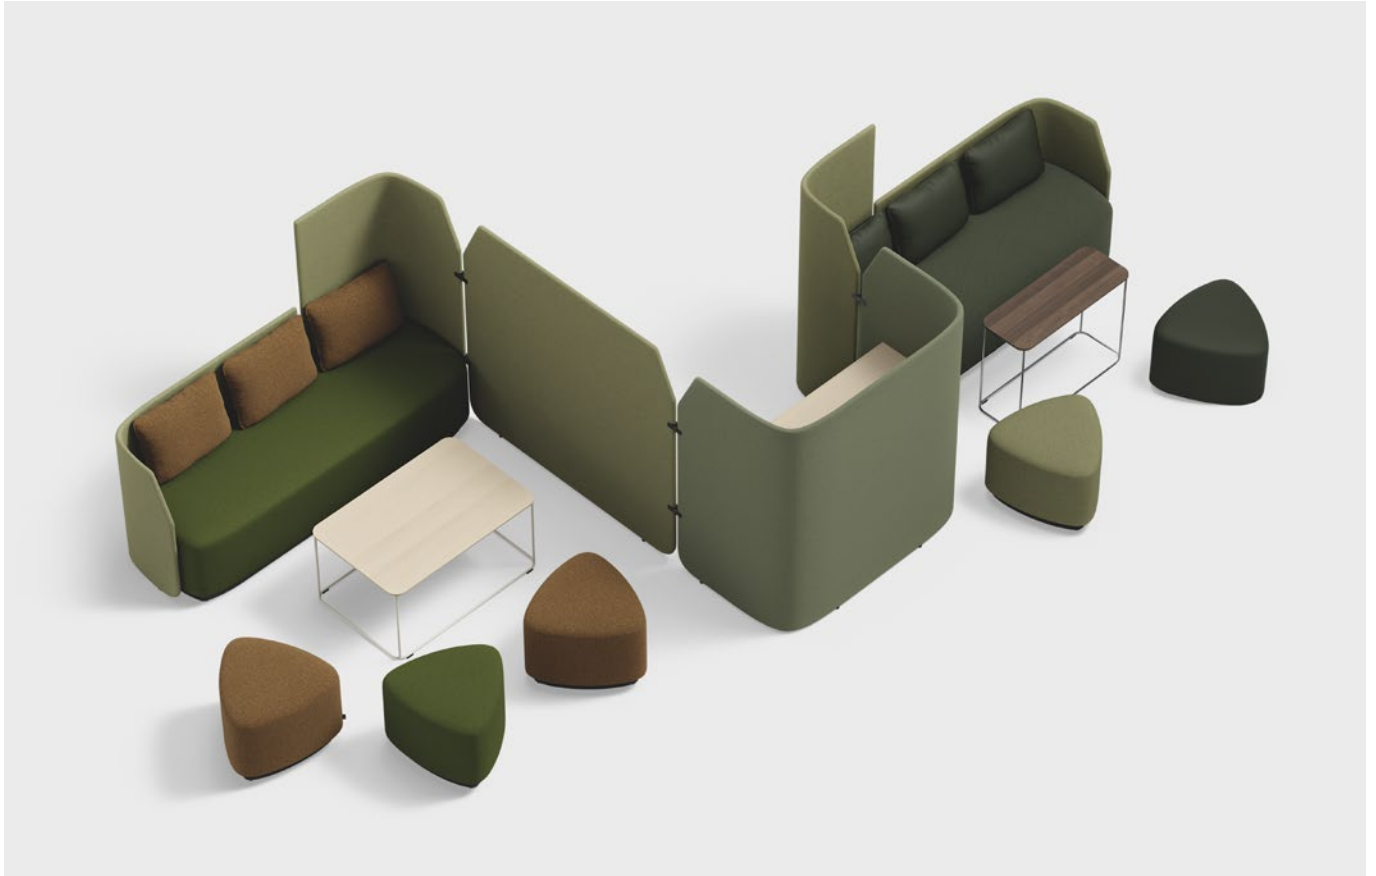

Inspiration