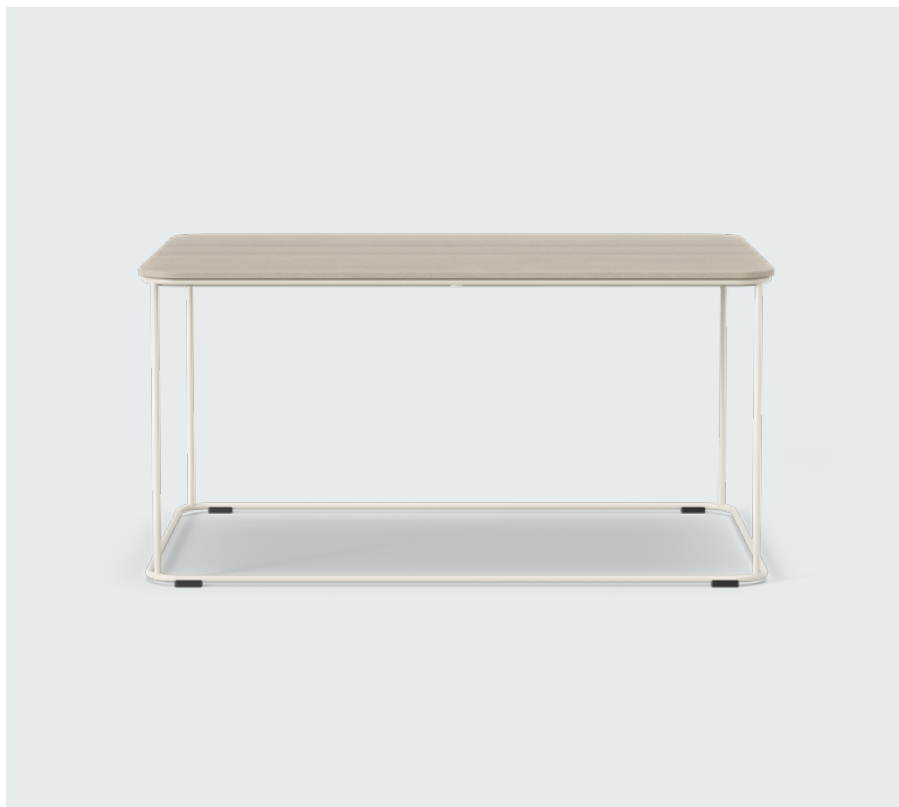

F11

F11 S

F11T

F11XLL

F12

F13

Fields coffee table

Neat, well-designed coffee tables, side tables and laptop tables that are easy to move if needed. Fit in well with pouffes, sofas, armchairs. For use alone or grouped together if needed. Choose material from Kinnarps Colour Studio to personalise the look.

FIT96LM

FIT66L

FIT63L

FIT63H

FIT83MH

Smart screen used as a connector (on both sides) between sofas and armchairs with a high back or table. A practical solution which gives you the possibility of creating flexible spaces for work, follow-up discussions or meetings. Can be combined with tables of different heights and variants, and used for standing or sedentary work, depending on the height selected. Can also be combined with a noticeboard and monitor screen, and equipped with power socket and cable port for easy connection. Choose fabrics and materials from Kinnarps Colour Studio to personalise the look.