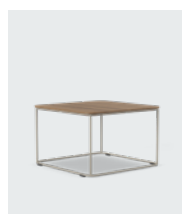

F11

F11 S

F11T

F11XLL

F12

F13

Fields coffee table

Neat, well-designed coffee tables, side tables and laptop tables that are easy to move if needed. Fit in well with pouffes, sofas, armchairs. For use alone or grouped together if needed. Choose material from Kinnarps Colour Studio to personalise the look.

FIT96LM

FIT66L

FIT63L

FIT63H

FIT83MH

Smart screen used as a connector (on both sides) between sofas and armchairs with a high back or table. A practical solution which gives you the possibility of creating flexible spaces for work, follow-up discussions or meetings. Can be combined with tables of different heights and variants, and used for standing or sedentary work, depending on the height selected. Can also be combined with a noticeboard and monitor screen, and equipped with power socket and cable port for easy connection. Choose fabrics and materials from Kinnarps Colour Studio to personalise the look.