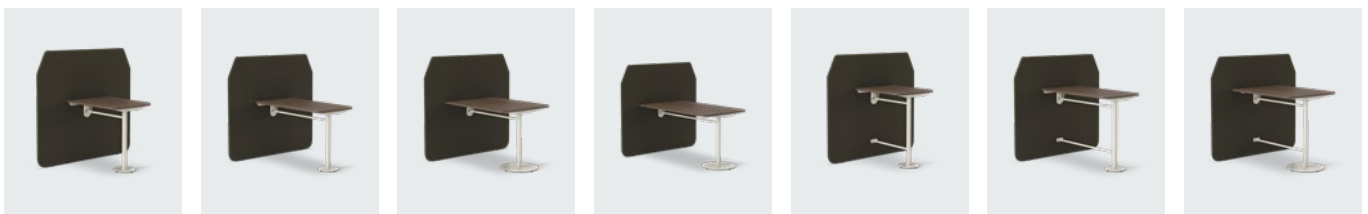

F11

F11 S

F11T

F11XLL

F12

F13

Fields coffee table

Neat, well-designed coffee tables, side tables and laptop tables that are easy to move if needed. Fit in well with pouffes, sofas, armchairs. For use alone or grouped together if needed. Choose material from Kinnarps Colour Studio to personalise the look.

FIT96LM

FIT66L

FIT63L

FIT63H

FIT83MH

Smart screen used as a connector (on both sides) between sofas and armchairs with a high back or table. A practical solution which gives you the possibility of creating flexible spaces for work, follow-up discussions or meetings. Can be combined with tables of different heights and variants, and used for standing or sedentary work, depending on the height selected. Can also be combined with a noticeboard and monitor screen, and equipped with power socket and cable port for easy connection. Choose fabrics and materials from Kinnarps Colour Studio to personalise the look.

FICC4

FICC2V2

Meeting table for use together with Co-creation screen for interconnection. Available in different heights and variants, and can be used for standing or sedentary work, depending on the height selected. You can choose whether to put tables on one or both sides of the screen. Can also be combined with a noticeboard and monitor screen, and equipped with power socket and cable port for easy connection. Choose material from Kinnarps Colour Studio to personalise the look.