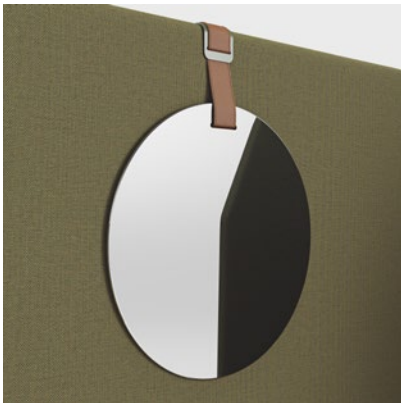

MIRROR

Mirror to hang on screen or sofa back, offering both functionality and a pleasing look. The strap is available in black, linen and leather.