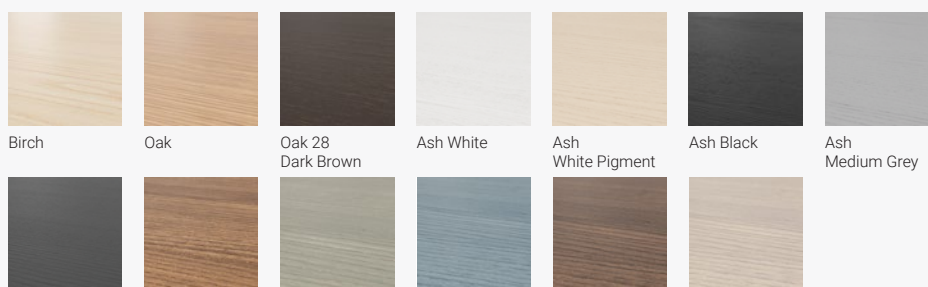

Tabletop Either veneered tops with clear lacquer lipping or laminated tops with PP lipping.

Coffee table, underframe Black, white, silver, chrome, cream beige, sandstone beige, pine green, midnight blue.

Pillar base Black, white, silver, cream beige.

Metal parts, accessories Black, white, silver, chrome, cream beige, sandstone beige, pine green, midnight blue.

For more information about colours and materials, please visit kinnarps.com/kcs.

Metal

White Black Silver Chrome Cream beige Sandstone beige Pine green Midnight blue

Laminate

White Grey Brown Portland Grey Oak

Veneer

Birch Oak Oak 28 Dark Brown Ash White Ash White Pigment Ash Black Ash Medium Grey
Ash Dark Grey Ash Medium Brown Ash Forest Green Ash Sky Blue Ash Bark Brown Ash Sand Beige