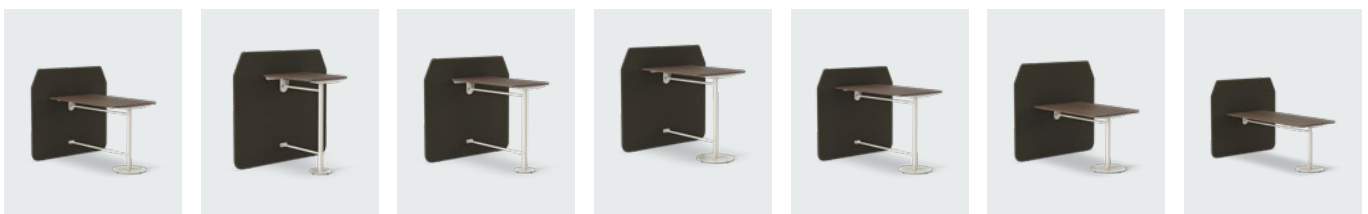

F11

F11 S

F11T

F11XLL

F12

F13

Fields coffee table

Neat, well-designed coffee tables, side tables and laptop tables that are easy to move if needed. Fit in well with pouffes, sofas, armchairs. For use alone or grouped together if needed. Choose material from Kinnarps Colour Studio to personalise the look.

FIT96LM

FIT66L

FIT63L

FIT63H

FIT83MH

Smart screen used as a connector (on both sides) between sofas and armchairs with a high back or table. A practical solution which gives you the possibility of creating flexible spaces for work, follow-up discussions or meetings. Can be combined with tables of different heights and variants, and used for standing or sedentary work, depending on the height selected. Can also be combined with a noticeboard and monitor screen, and equipped with power socket and cable port for easy connection. Choose fabrics and materials from Kinnarps Colour Studio to personalise the look.

FICC4

FICC2V2

Meeting table for use together with Co-creation screen for interconnection. Available in different heights and variants, and can be used for standing or sedentary work, depending on the height selected. You can choose whether to put tables on one or both sides of the screen. Can also be combined with a noticeboard and monitor screen, and equipped with power socket and cable port for easy connection. Choose material from Kinnarps Colour Studio to personalise the look.

FITC86V2 74 FITC126V2 74 FITC118V2 74 FITC148V2 74 FITC86V2 90 FITC126V2 90 FITC118V2 90

FITC148V2 90 FITC86V2 105 FITC126V2 105 FITC118V2 105 FITC148V2 105 FITC1258V2 74 FITC1858V2 74

Well-planned, free-standing meeting space consisting of screens and tables. A practical meeting space or creative area for up to six people. The tabletop can be positioned at three different heights, depending on whether you want to work standing or sitting. Choose fabrics and materials from Kinnarps Colour Studio to personalise the look.