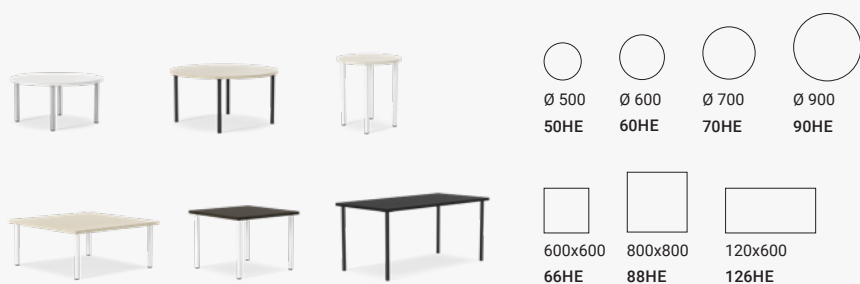

It's easy to combine with other interior design elements for a well-coordinated look. These tables are available in different heights, making them easy to pair with different sofas, easy chairs, etc.

The table has been designed with minimal components, all of which can be replaced, separated and recycled, making it circular and sustainable in the long term.

Choose materials from Kinnarps Colour Studio, a complete collection that offers you a wide selection of materials.

CERTIFICATES

15372 L2

DESIGNER
Kinnarps Studio

MORE INFORMATION
kinnarps.com

Dimensions and technical specifications

Available in the following heights: 350, 450 and 550 mm.

Functions & options

DIFFERENT TABLETOPS

There is a choice of tabletops in different sizes and materials. Everything to suit different types of spaces and needs.